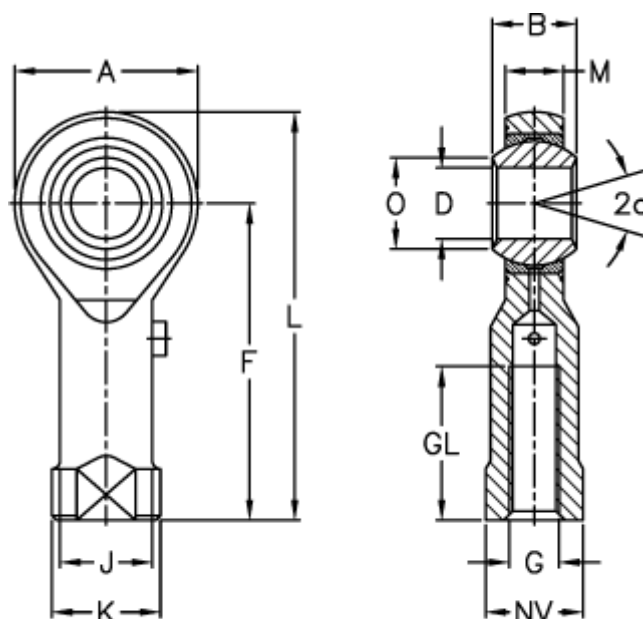

Article number: 03007022

Description: Fluro Rod End GIRS 22
Housing stainless steel

Measures

Str. 3 uden smørenippel

A	= 54	J	= 30	Weight (g) = 540
a (degrees)	= 15	K	= 37	
B	= 28	L	= 111	
D	= 22	M	= 20	
Dynamic load C (kN)	= 38	NV	= 32	
F	= 84	O	= 25.8	
G	= M22x1,5	Permissible rpm	= 500	
GL	= 37	Static load C0 (kN)	= 100	